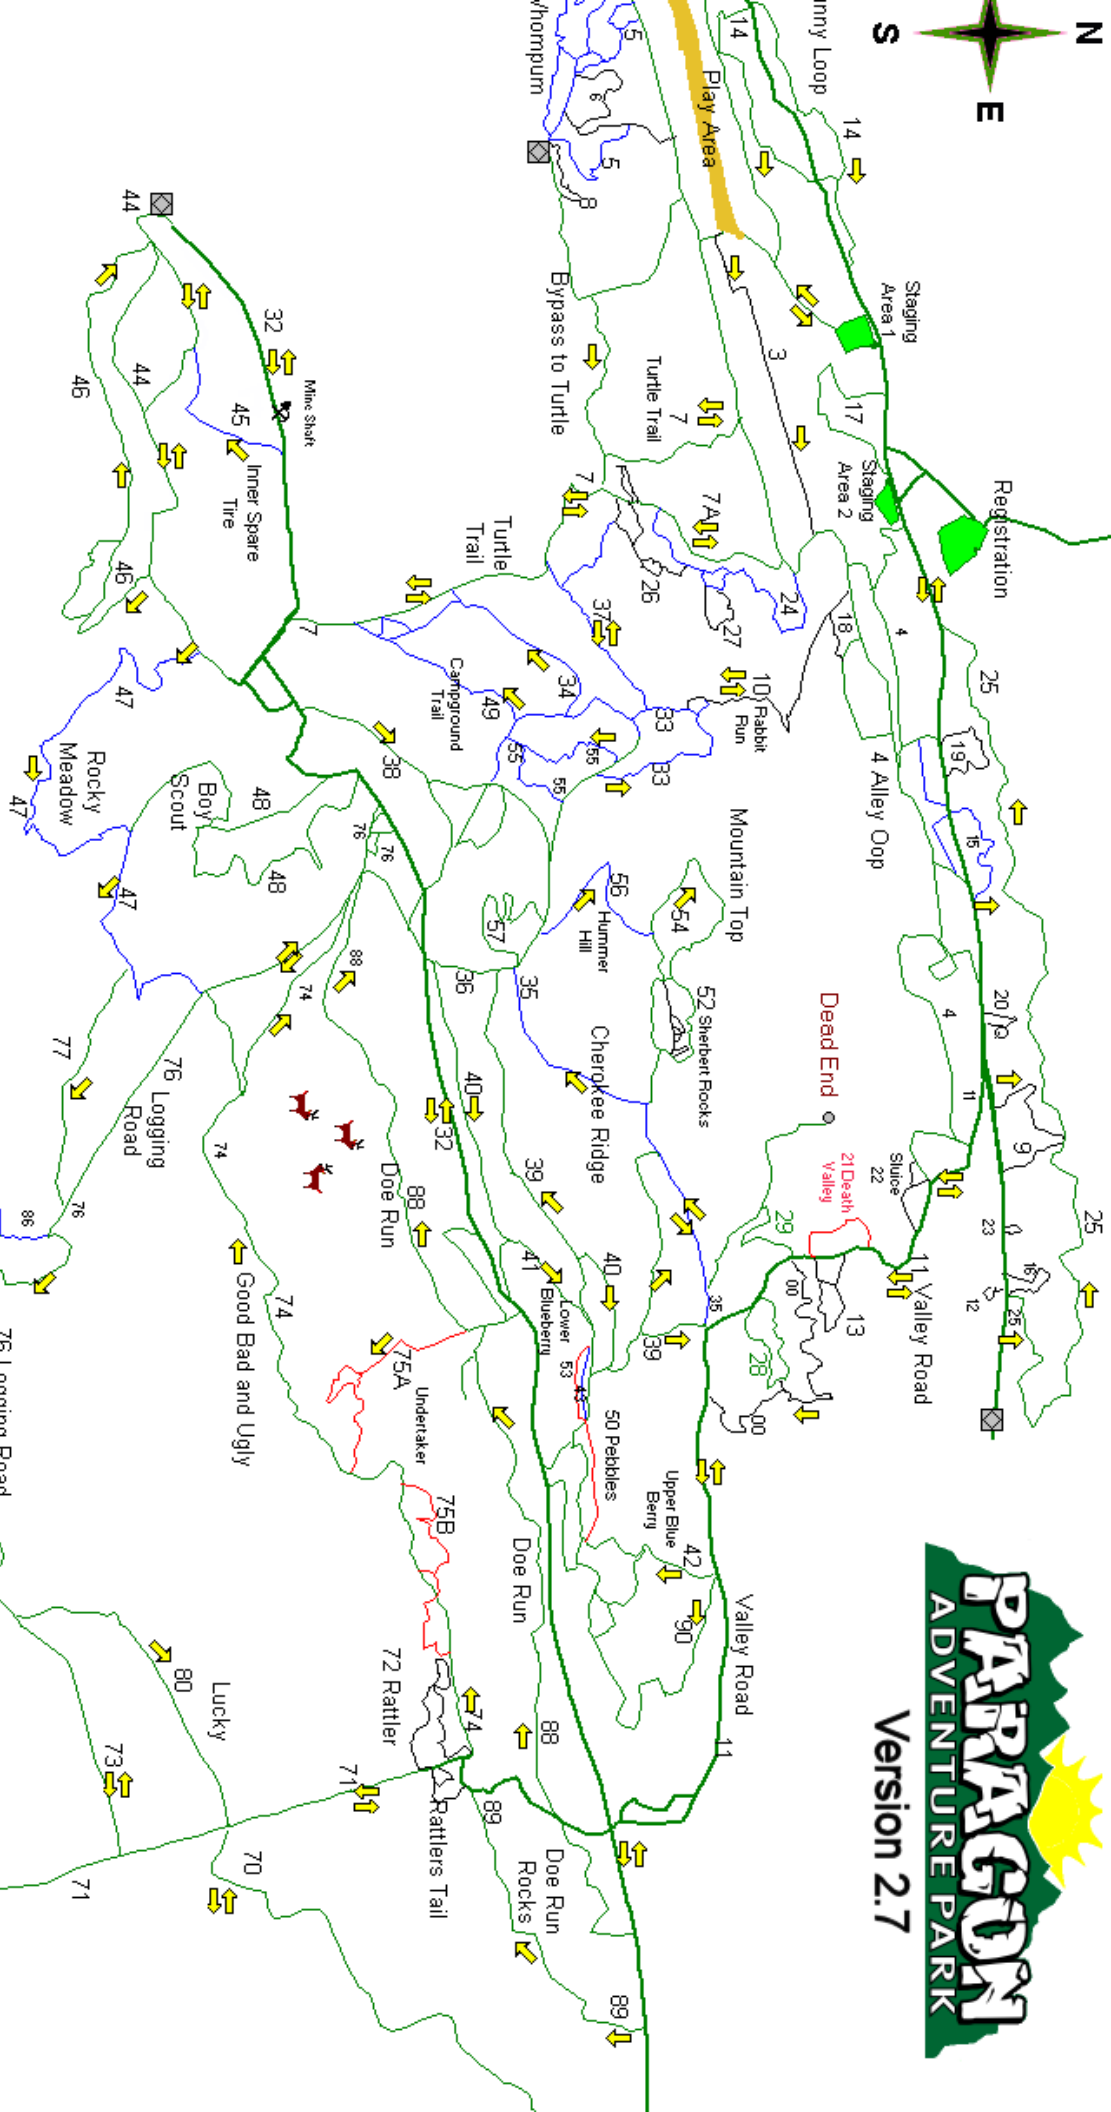

PAPAGOON ADVENTURE PARK

Version 2.7

RAMSEY WINCH

KYACKER
THE BEAR OF SUSPENSIONS

Tom Wood's
CUSTOM DRIVE SHAFTS
The Best Drive Shafts in the World™
WWW.4XSHAFT.COM 1-877-4X-SHAFT

STOCK TRAILS - GREEN
MODERATE TRAILS - BLUE
HEAVILY MODIFIED TRAILS - BLACK
EXTREMELY MODIFIED TRAILS - RED (GUIDE ONLY)

Park Speed Limit - 15 MPH
 Park monitors CB channel 5 (not for emergencies)
 Emergency or assistance: (570) 384-0550